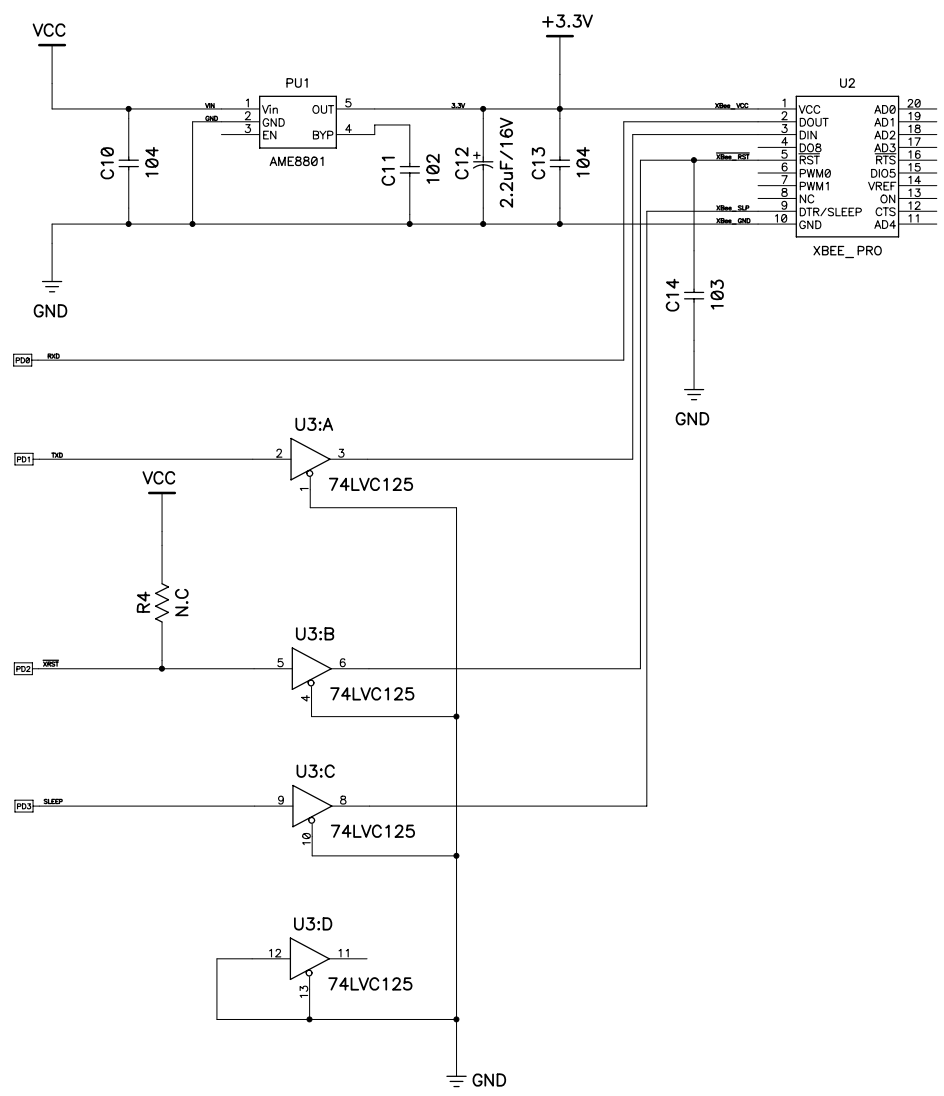

Title			ATMEGA8 Zigbee		
Size	Number		Rev	1.0	
Date	Fri Oct 10, 2008	Drawn by	cpuplaza		
Filename	zigbee.sch	Sheet	1 of 2		

Title			ATMEGA8 Zigbee		
Size	Number		Rev		
			1	1.0	
Date	Fri Oct 10, 2008	Drawn by	cpuplaza		
Filename	zigbee.sch	Sheet	2 of 2		