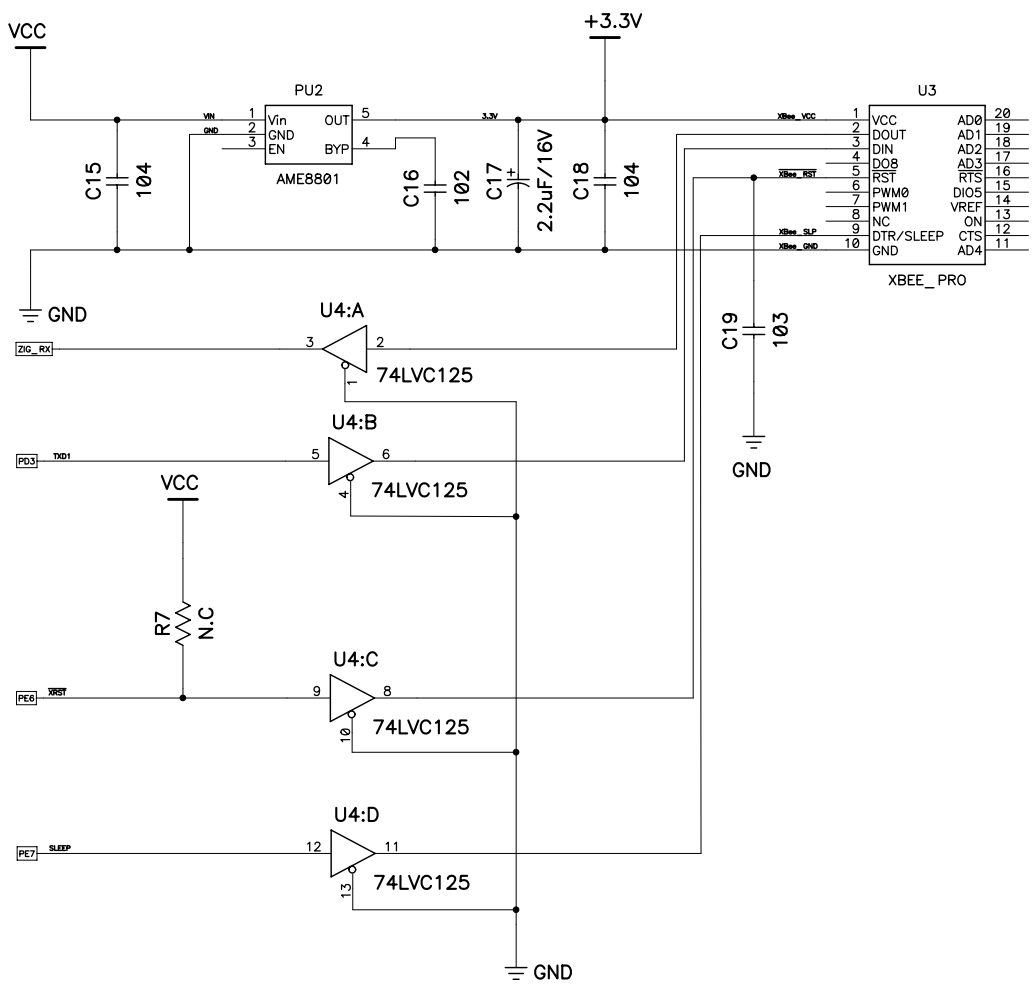

Title			ATMEGA128 Zigbee	
Size	Number		1	Rev
				1.0
Date	Fri Oct 10, 2008	Drawn by	cpuplaza	
Filename	zigbee.sch	Sheet	1 of 2	

Title			ATMEGA128 Zigbee		
Size	Number		Rev	1.0	
Date	Fri Oct 10, 2008	Drawn by	cpulaza		
Filename	zigbee.sch	Sheet	2 of 2		