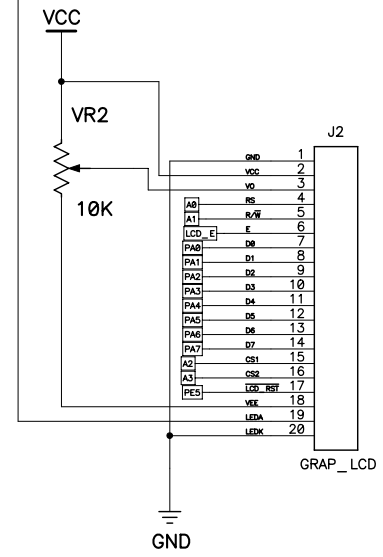

Title			MEGA128_LCD		
Size	Number		Rev	1.0	
Date	Thu Sep 04, 2008	Drawn by	cpuplaza		
Filename	mega128_lcd.sch	Sheet	1 of 2		

Title		MEGA128_LCD	
Size	Number	Rev	1.0
Date	Thu Sep 04, 2008	Drawn by	cpulaza
Filename	mega128_lcd.sch	Sheet	2 of 2