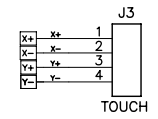

Title			MEGA128_LCD		
Size	Number		Rev	1.0	
Date	Thu Sep 04, 2008	Drawn by	cpuplaza		
Filename	mega128_lcd.sch	Sheet	1 of 2		

Title		MEGA128_LCD	
Size	Number	Rev	1.0
Date	Thu Sep 04, 2008	Drawn by	cpulaza
Filename	mega128_lcd.sch	Sheet	2 of 2