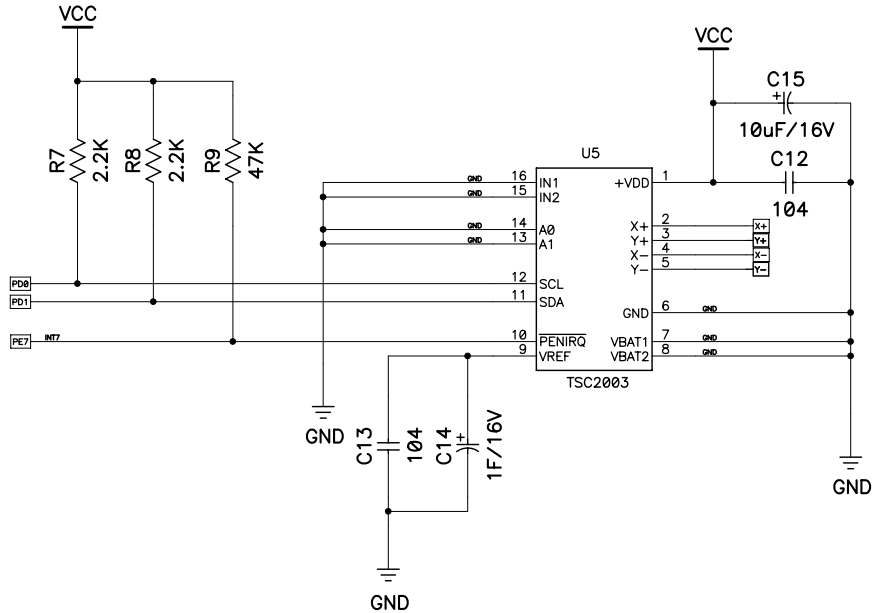

Title			MEGA128_LCD		
Size	Number		Rev	1.0	
Date	Thu Sep 04, 2008	Drawn by	cpuplaza		
Filename	mega128_lcd.sch	Sheet	1 of 2		

Title		MEGA128_LCD	
Size	Number	Rev	1.0
Date	Thu Sep 04, 2008	Drawn by	cpulaza
Filename	mega128_lcd.sch	Sheet	2 of 2