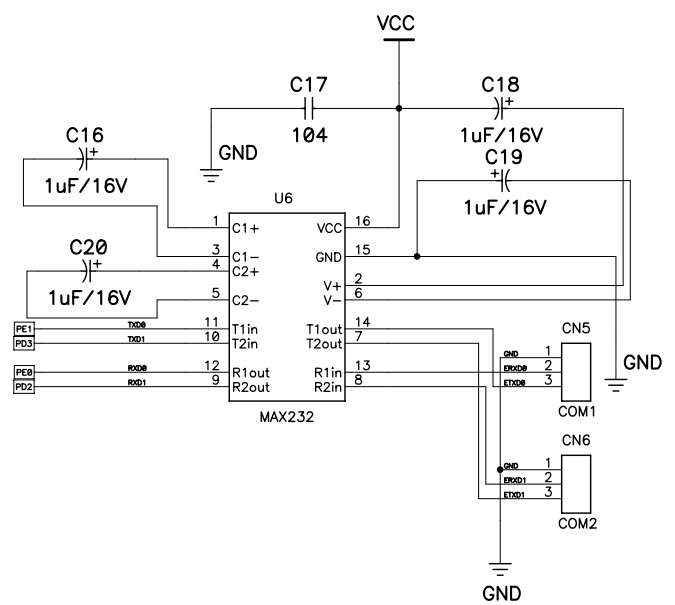

Title			MEGA128_LCD		
Size	Number		Rev	1.0	
Date	Thu Sep 04, 2008	Drawn by	cpuplaza		
Filename	mega128_lcd.sch	Sheet	1 of 2		

Title		MEGA128_LCD	
Size	Number	Rev	1.0
Date	Thu Sep 04, 2008	Drawn by	cpulaza
Filename	mega128_lcd.sch	Sheet	2 of 2