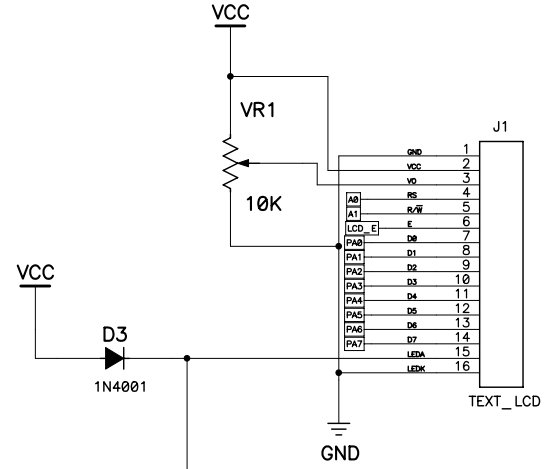

Title			MEGA128_LCD		
Size	Number		Rev	1.0	
Date	Thu Sep 04, 2008	Drawn by	cpuplaza		
Filename	mega128_lcd.sch	Sheet	1 of 2		

Title		MEGA128_LCD	
Size	Number	Rev	1.0
Date	Thu Sep 04, 2008	Drawn by	cpulaza
Filename	mega128_lcd.sch	Sheet	2 of 2