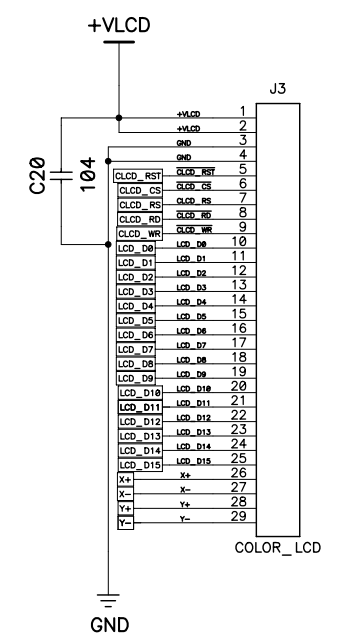

Title			MEGA128_CLCD		
Size	Number		Rev	1.0	
Date	Thu Oct 02, 2008	Drawn by	cpuplaza		
Filename	mega128_clcd.sch	Sheet	1 of 2		

Title		MEGA128_CLCD	
Size	Number	Rev	1.0
Date	Thu Oct 02, 2008	Drawn by	cpuplaza
Filename	mega128_clcd.sch	Sheet	2 of 2