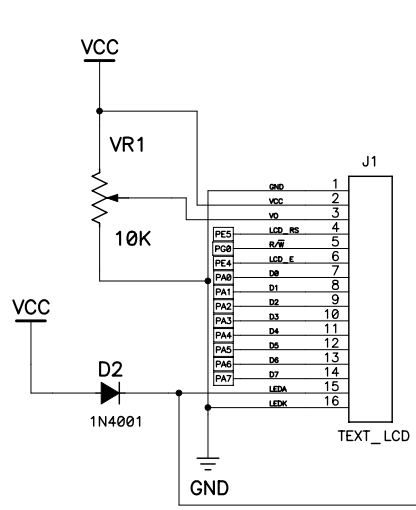

Title			MEGA128_CLCD		
Size	Number		Rev	1.0	
Date	Thu Oct 02, 2008	Drawn by	cpuplaza		
Filename	mega128_clcd.sch	Sheet	1 of 2		

Title		MEGA128_CLCD	
Size	Number	Rev	1.0
Date	Thu Oct 02, 2008	Drawn by	cpuplaza
Filename	mega128_clcd.sch	Sheet	2 of 2