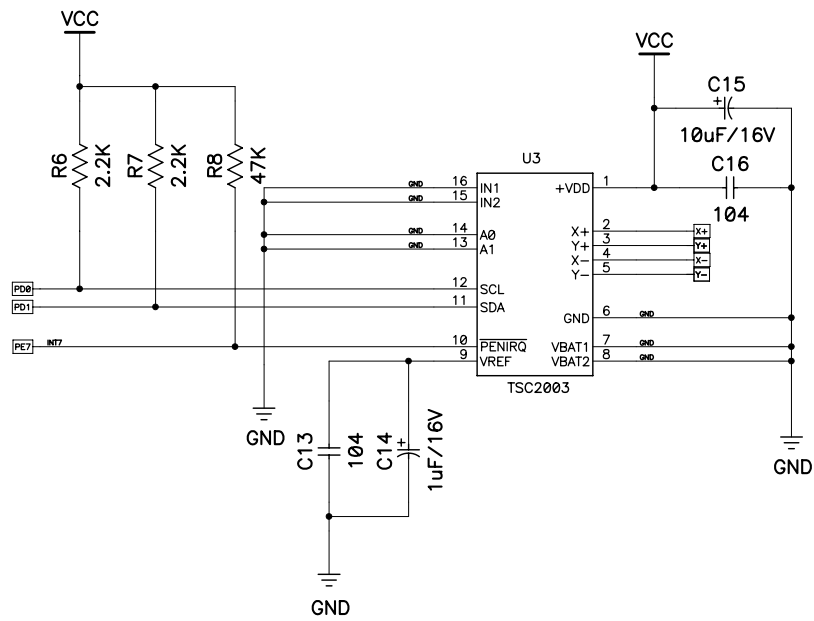

Title			MEGA128_CLCD		
Size	Number		Rev	1.0	
Date	Thu Oct 02, 2008	Drawn by	cpuplaza		
Filename	mega128_clcd.sch	Sheet	1 of 2		

Title		MEGA128_CLCD	
Size	Number	Rev	1.0
Date	Thu Oct 02, 2008	Drawn by	cpuplaza
Filename	mega128_clcd.sch	Sheet	2 of 2