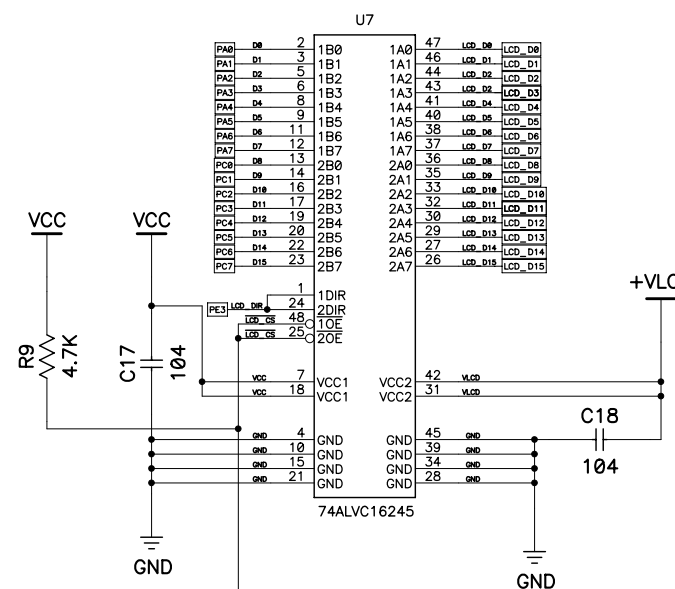

Title			MEGA128_CLCD		
Size	Number		Rev	1.0	
Date	Thu Oct 02, 2008	Drawn by	cpuplaza		
Filename	mega128_clcd.sch	Sheet	1 of 2		

Title		MEGA128_CLCD	
Size	Number	Rev	1.0
Date	Thu Oct 02, 2008	Drawn by	cpuplaza
Filename	mega128_clcd.sch	Sheet	2 of 2