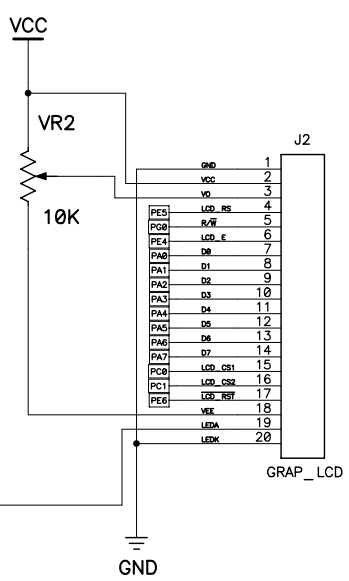

Title			MEGA128_CLCD		
Size	Number		Rev	1.0	
Date	Thu Oct 02, 2008	Drawn by	cpuplaza		
Filename	mega128_clcd.sch	Sheet	1 of 2		

Title		MEGA128_CLCD	
Size	Number	Rev	1.0
Date	Thu Oct 02, 2008	Drawn by	cpuplaza
Filename	mega128_clcd.sch	Sheet	2 of 2