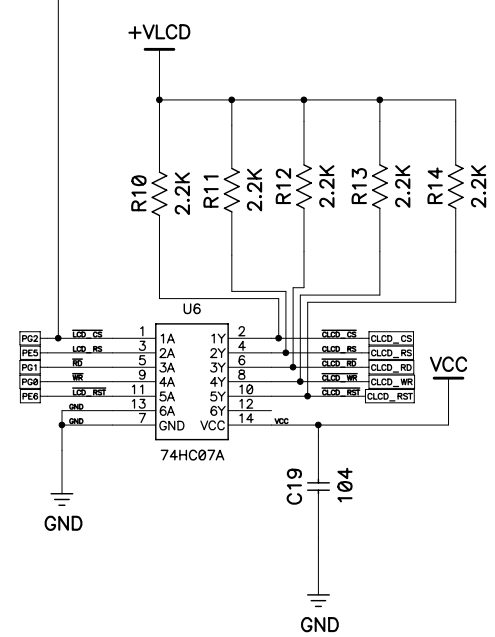

Title			MEGA128_CLCD		
Size	Number		Rev	1.0	
Date	Thu Oct 02, 2008	Drawn by	cpuplaza		
Filename	mega128_clcd.sch	Sheet	1 of 2		

Title		MEGA128_CLCD	
Size	Number	Rev	1.0
Date	Thu Oct 02, 2008	Drawn by	cpuplaza
Filename	mega128_clcd.sch	Sheet	2 of 2